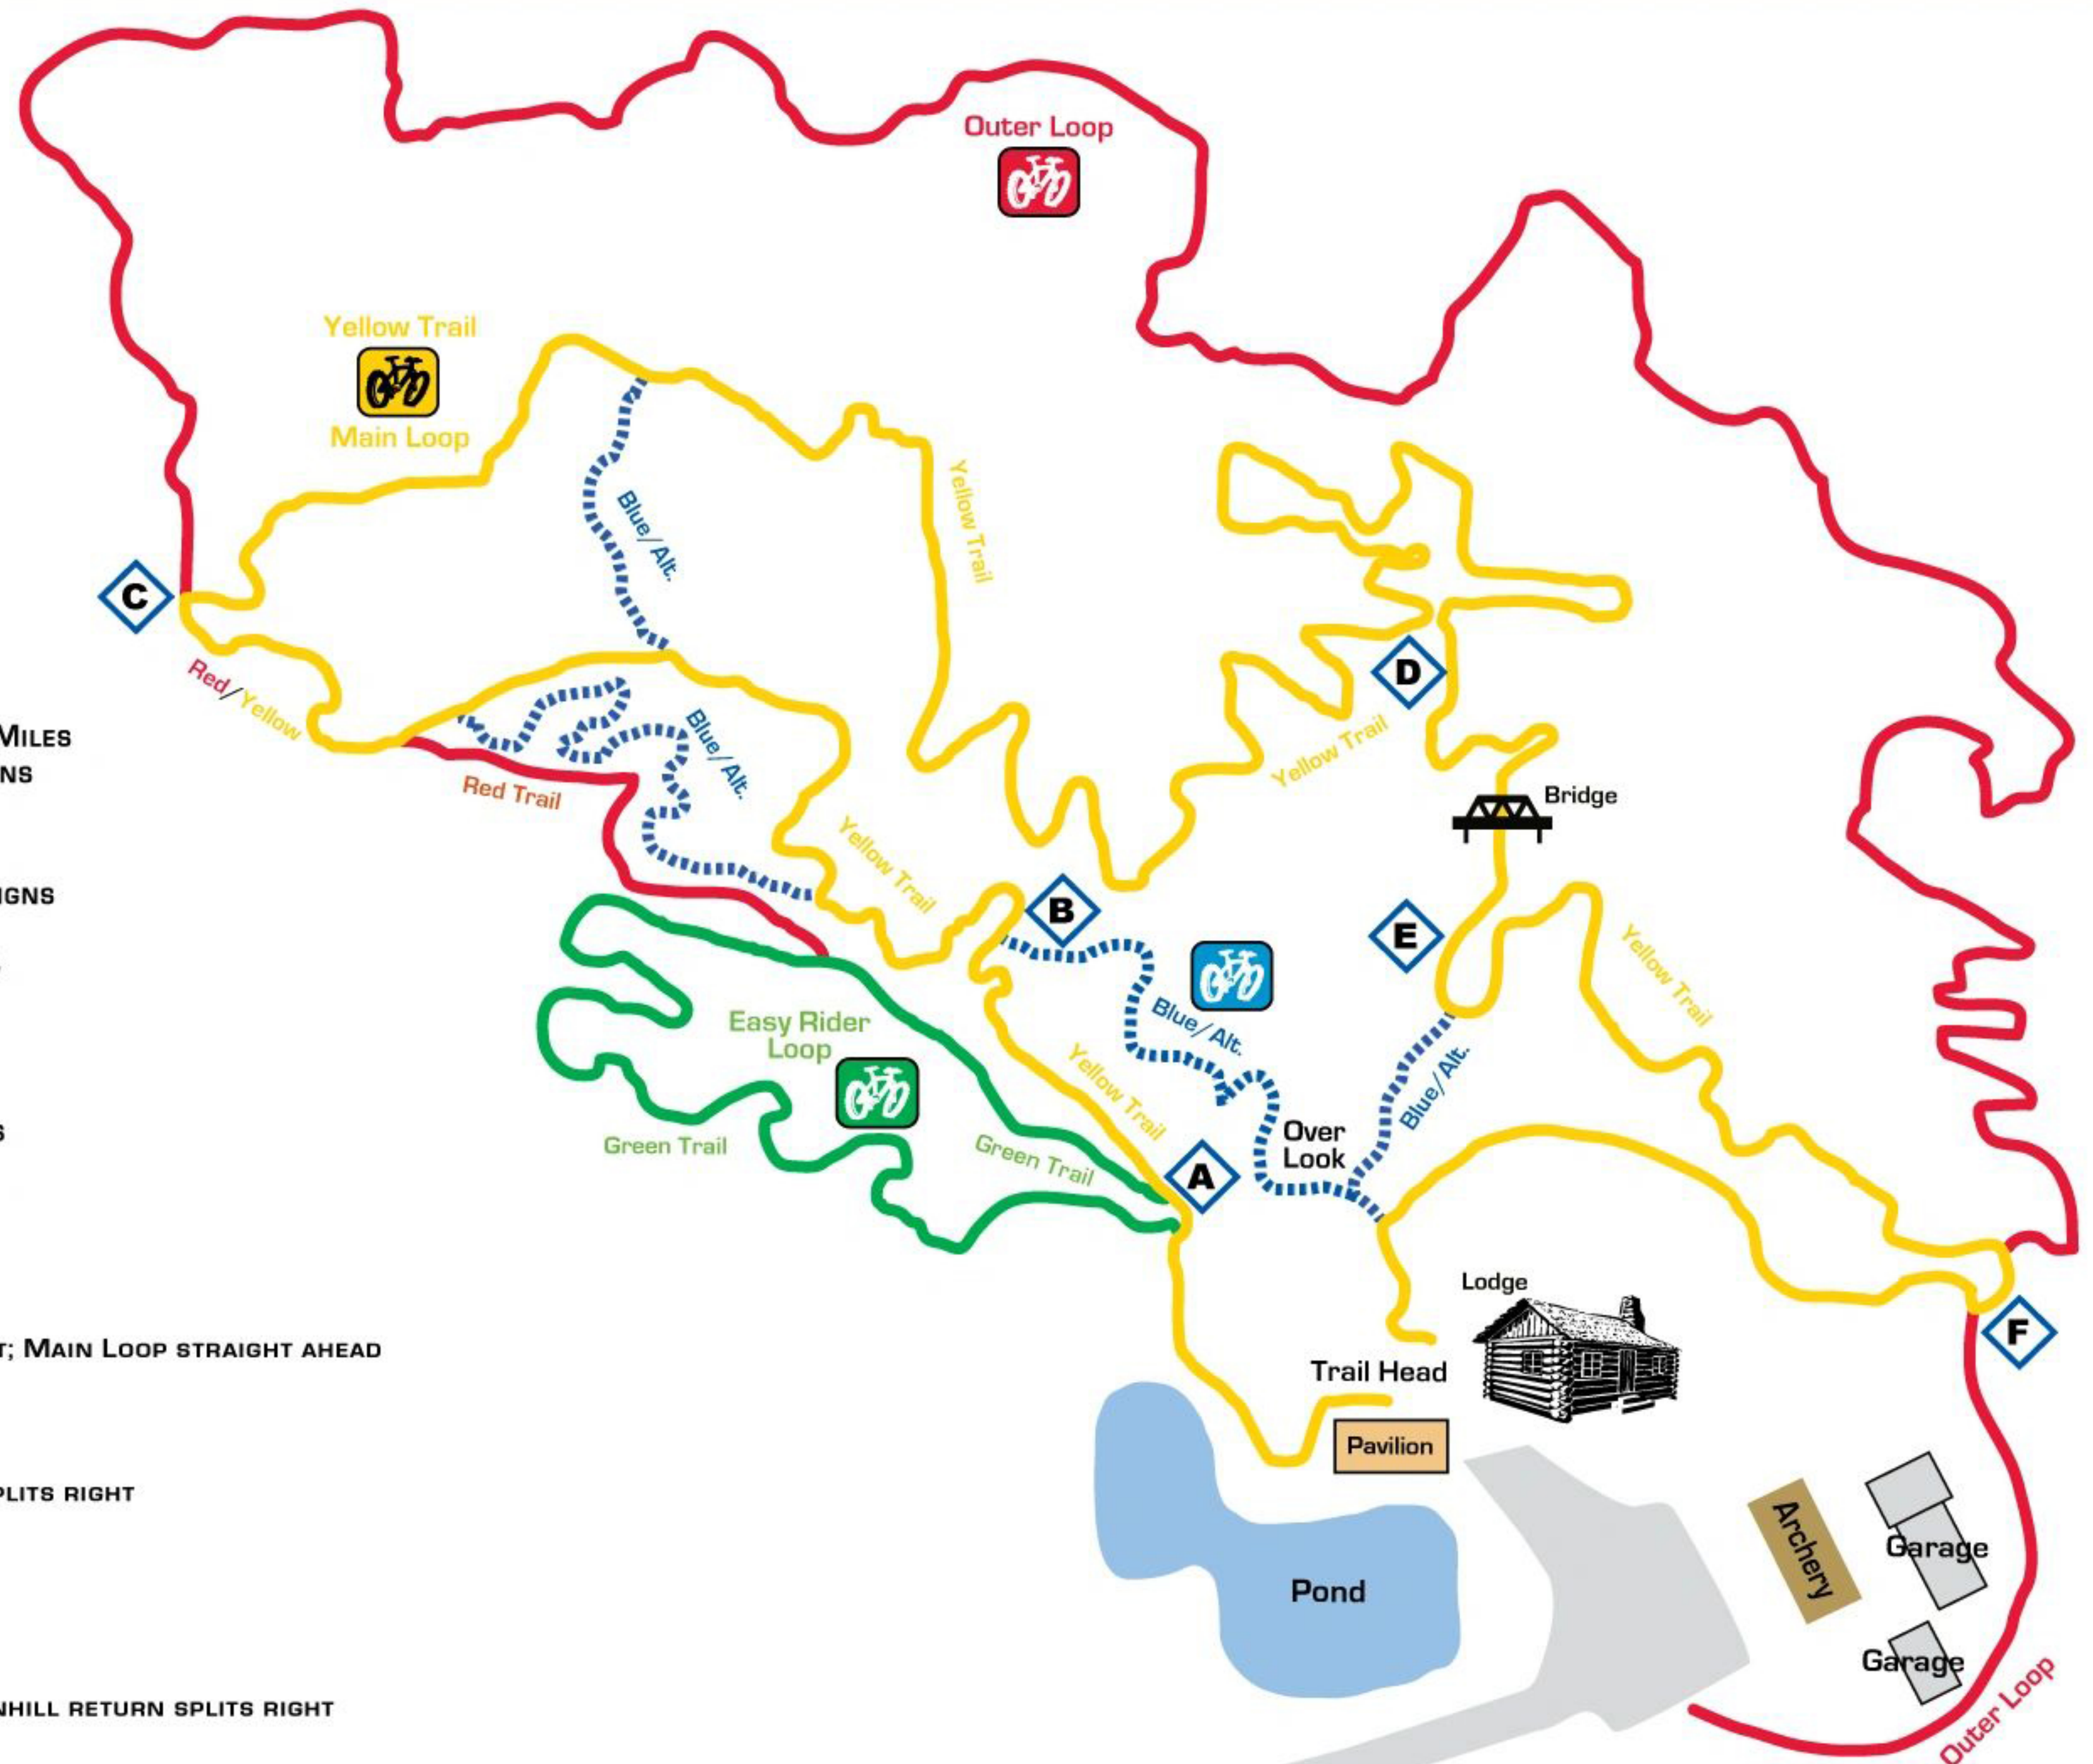

HANSON HILLS RECREATION AREA MOUNTAIN BIKE TRAIL MAP

LEGEND

-  **EASY RIDER LOOP • 3 MILES**
FOLLOW **GREEN** BIKE SIGNS
-  **MAIN LOOP • 10 MILES**
FOLLOW **YELLOW** BIKE SIGNS
-  **MAIN LOOP ALTERNATES**
ARE **BLUE** BIKE SIGNS
SOME SECTIONS ARE
EXPERT LEVEL
-  **OUTER LOOP • 11 MILES**
FOLLOW **RED** BIKE SIGNS

Blue Trail Posts

- A** EASY RIDER AND OUTER LOOP SPLIT LEFT; MAIN LOOP STRAIGHT AHEAD
- B** OVERLOOK TRAIL TO RIGHT, EASY RIDING
- C** OUTER LOOP SPLITS LEFT; MAIN LOOP SPLITS RIGHT
- D** 1.4 MILE EXTENSION, TECHNICAL RIDING
- E** EASY RETURN TO LODGE SPLITS RIGHT
- F** OUTER LOOP RETURN SPLITS LEFT; DOWNHILL RETURN SPLITS RIGHT

MAINTAINED TRAIL SYSTEM - \$2 Trail Donation Required FEED the RED Donation Tube